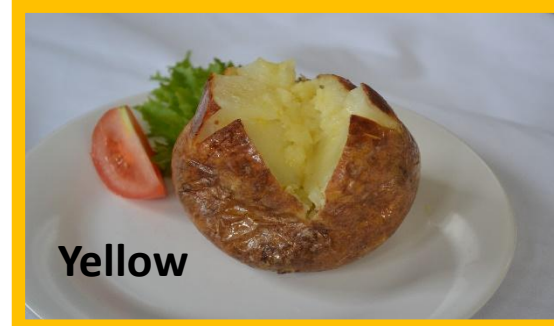

**Filled Jacket
Potato
Choice of Cheese
Baked Beans
or Tuna**