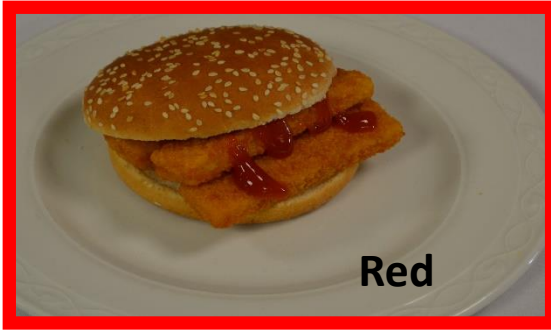

Primary School

**Fish
Finger
Sandwich**