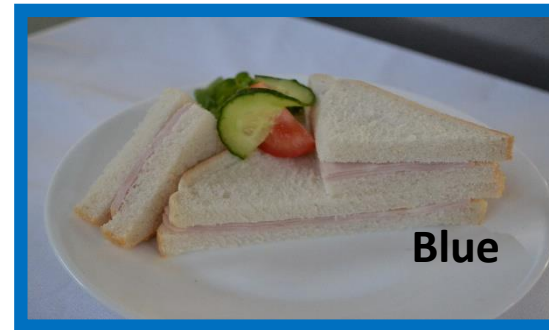

**Tuna
Wrap**

Primary School Lunch Menu

Week 1 Wednesday

Primary School

**Chicken
Katsu Curry**

**Filled Jacket Potato
Choice of Cheese
Baked Beans
or Tuna**

**Pizza
Margherita**

**Turkey
Sandwich**